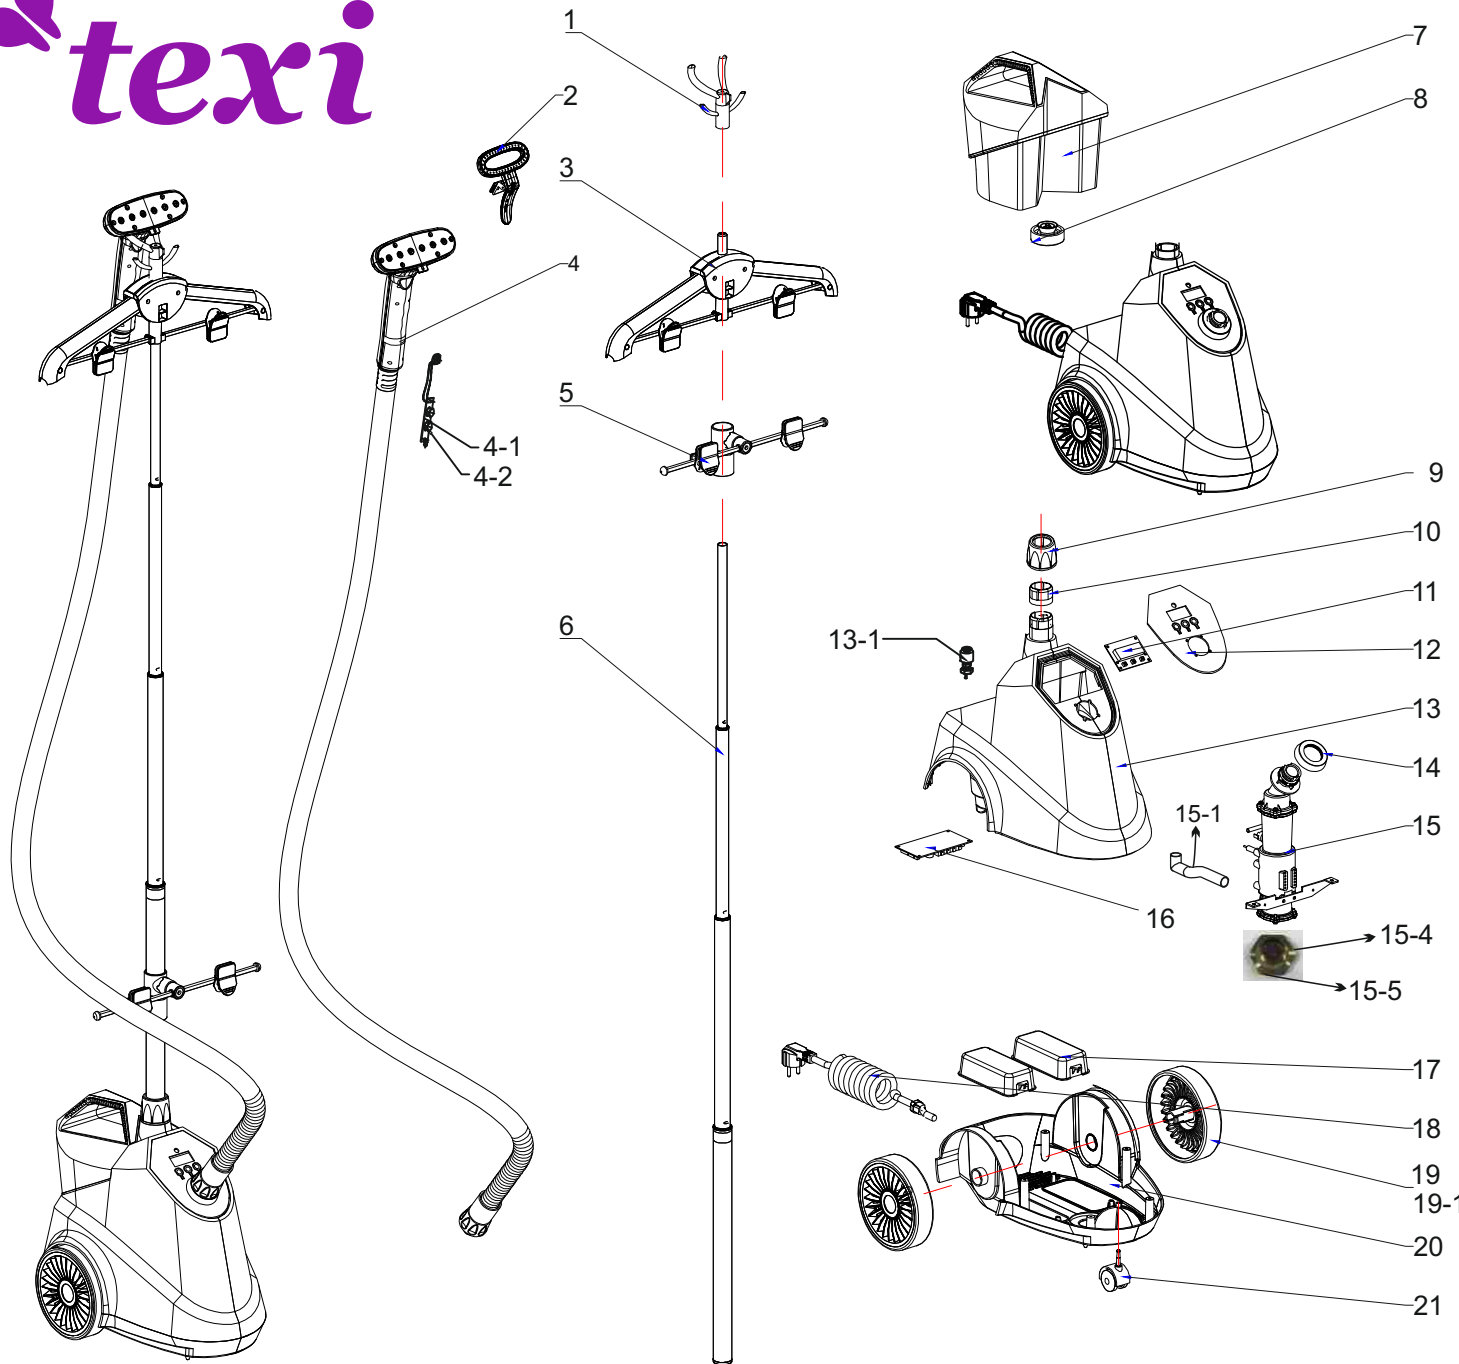

TEXI MASTER PLUS

Parts book (2021)

No.	Description	Qty
1	Hook	1
2	2 in 1 brush	1
3	Hanger	1
4	Steam hose set	1
4-1	Remote control PCB	1
4-2	Battery	2
5	Trousers clamps	1
6	Rod set	1
7	Water tank	1
8	Water tank cap	1
9	Plastic screw	1
10	Insert	1
11	Display	1
12	Display cover	1
13	Top housing	1
13-1	Float	1
14	Plastic nut	1
15	Boiler assembly*	1
15-1	Water inlet pipe	1
15-4	Boiler cap screw with seal	1
15-5	Silicone seal	1
16	PCB	1
17	Weight tray	2
18	Power cord	1
19	Rubber for big wheel	2
19-1	Big wheel	2
20	Lower housing	1
21	Universal wheel	1

*15: Boiler asm including: Boiler, water inlet pipe, Thermostat, Fuse